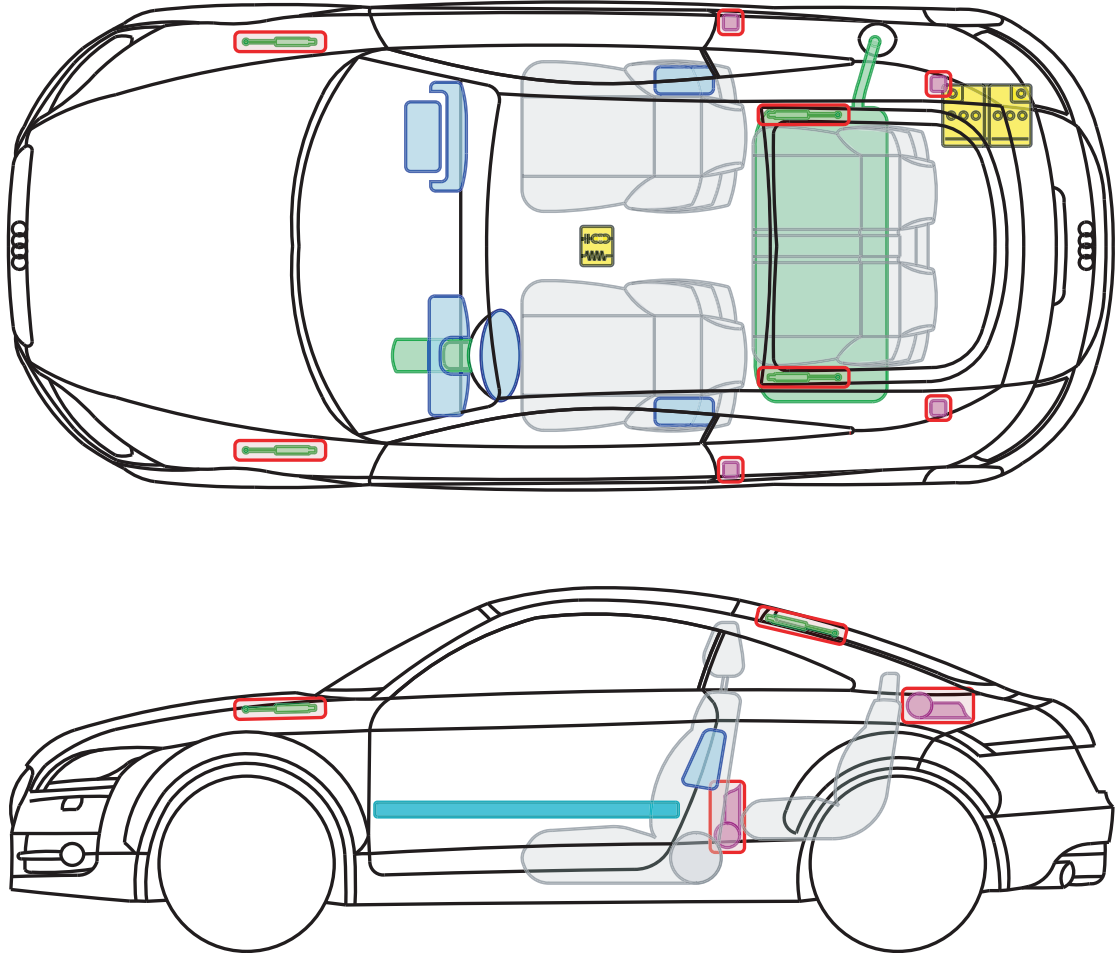

▶ Audi TT Coupé

1998 – 2006

Legend

	Airbag		Reinforcement		Control module
	Gas generator		Rollover protection		Battery
	Pretensioner		Gas-pressure damper		Fuel tank

Coupé

▶ Audi TT / TTS / TTRS Coupé

from 2006

Legend

	Airbag		Reinforcement		Control module
	Gas generator		Rollover protection		Battery
	Pretensioner		Gas-pressure damper		Fuel tank

▶ Audi TT Roadster

1999 – 2006

Legend

	Airbag		Reinforcement		Control module
	Gas generator		Rollover protection		Battery
	Pretensioner		Gas-pressure damper		Fuel tank

Roadster

▶ Audi TT / TTS / TTRS Roadster

from 2007

Legend

	Airbag		Reinforcement		Control module
	Gas generator		Rollover protection		Battery
	Pretensioner		Gas-pressure damper		Fuel tank