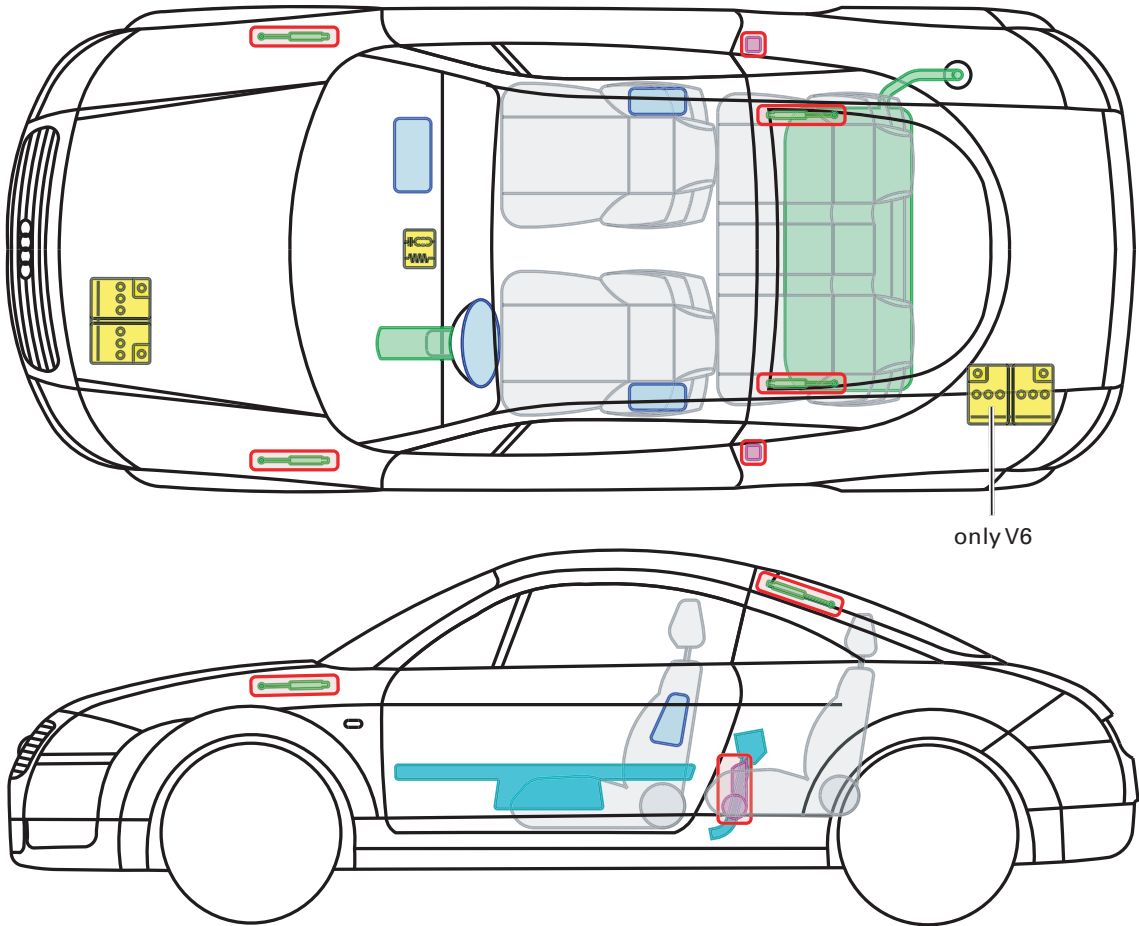

▶ Audi TT Coupé

1998 – 2006

Legend

	Airbag		Reinforcement		Control module
	Gas generator		Rollover protection		Battery
	Pretensioner		Gas-pressure damper		Fuel tank

Coupé

▶ Audi TT / TTS / TTRS Coupé

from 2006

Legend

	Airbag		Reinforcement		Control module
	Gas generator		Rollover protection		Battery
	Pretensioner		Gas-pressure damper		Fuel tank

▶ Audi TT Roadster

1999 – 2006

Legend

	Airbag		Reinforcement		Control module
	Gas generator		Rollover protection		Battery
	Pretensioner		Gas-pressure damper		Fuel tank

Roadster

▶ Audi TT / TTS / TTRS Roadster

from 2007

Legend

	Airbag		Reinforcement		Control module
	Gas generator		Rollover protection		Battery
	Pretensioner		Gas-pressure damper		Fuel tank