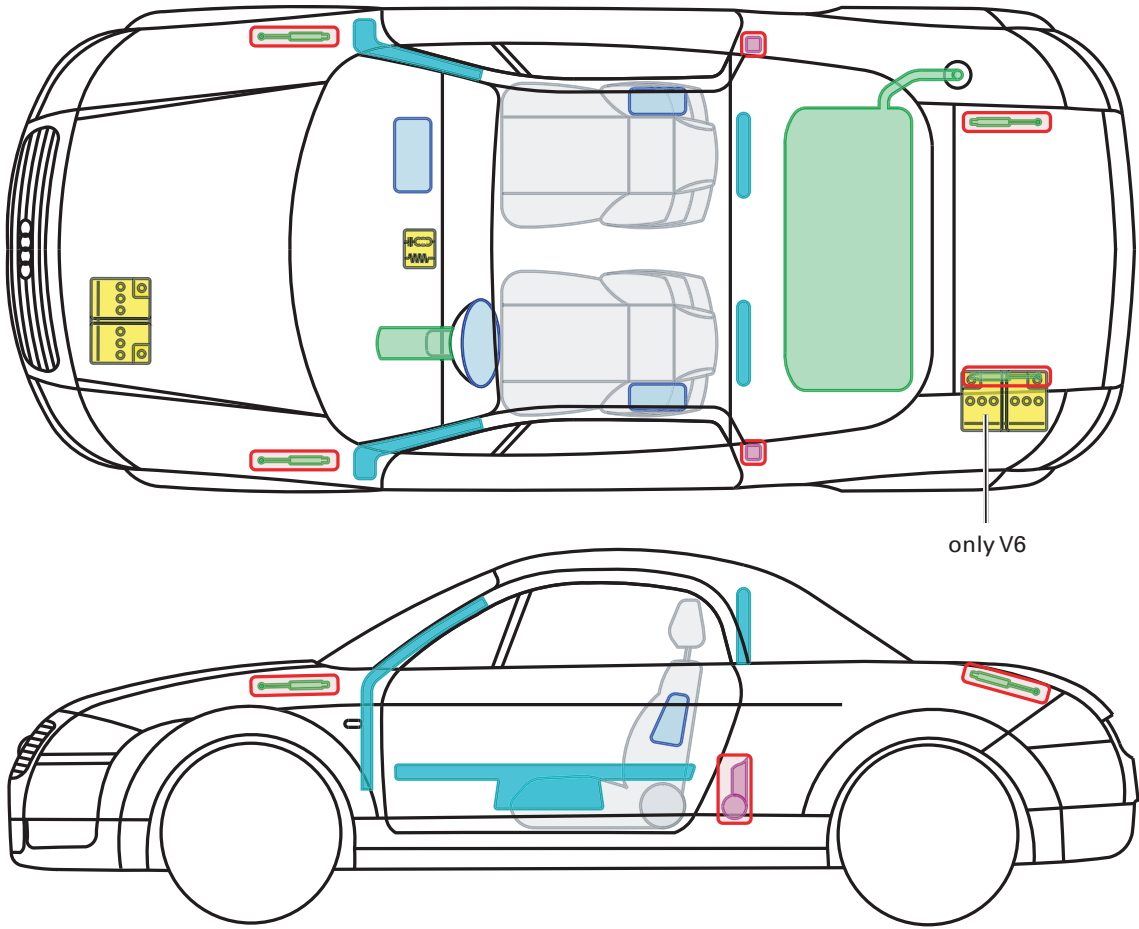

▶ Audi TT Coupé

1998 – 2006

Legend

	Airbag		Reinforcement		Control module
	Gas generator		Rollover protection		Battery
	Pretensioner		Gas-pressure damper		Fuel tank

Coupé

▶ Audi TT / TTS / TTRS Coupé

from 2006

Legend

	Airbag		Reinforcement		Control module
	Gas generator		Rollover protection		Battery
	Pretensioner		Gas-pressure damper		Fuel tank

▶ Audi TT Roadster

1999 – 2006

Legend

	Airbag		Reinforcement		Control module
	Gas generator		Rollover protection		Battery
	Pretensioner		Gas-pressure damper		Fuel tank

Roadster

▶ Audi TT / TTS / TTRS Roadster

from 2007

Legend

	Airbag		Reinforcement		Control module
	Gas generator		Rollover protection		Battery
	Pretensioner		Gas-pressure damper		Fuel tank