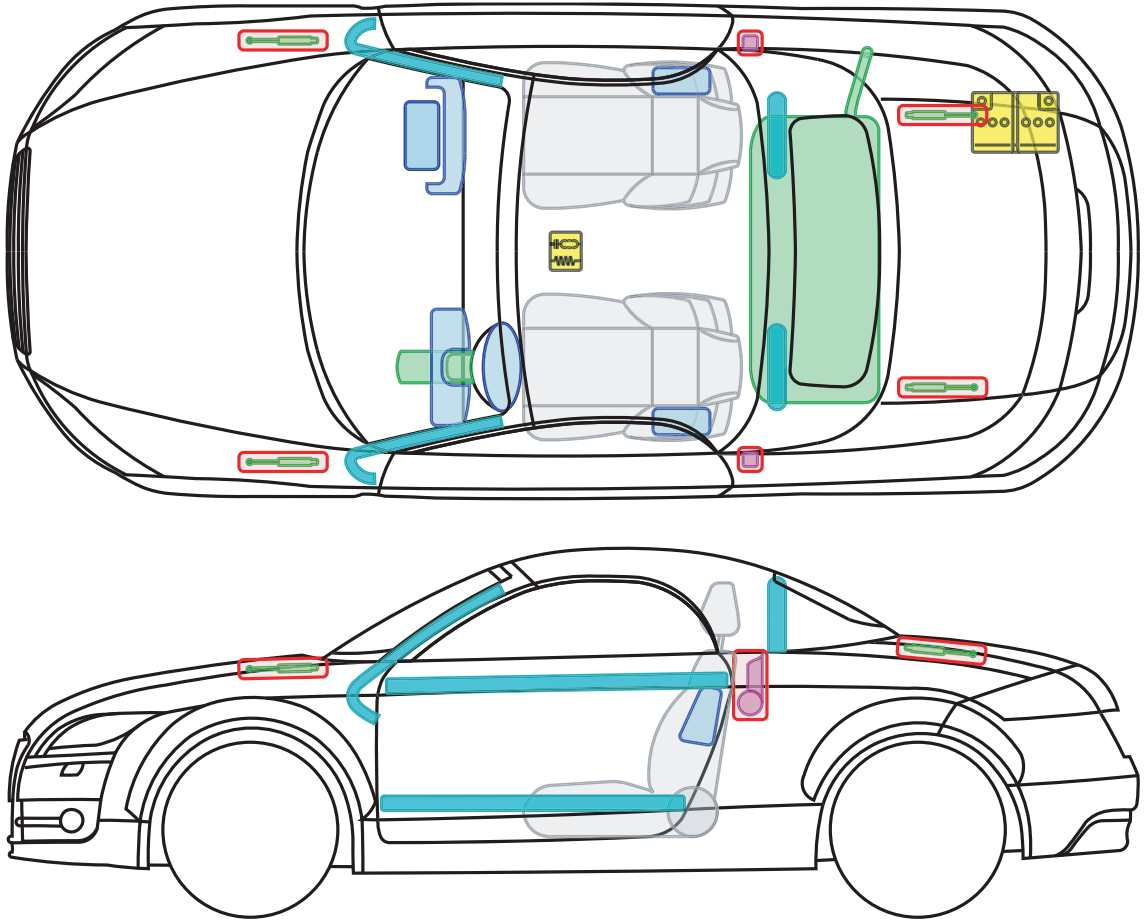

Legend

	Airbag		Reinforcement		Control module
	Gas generator		Rollover protection		Battery
	Pretensioner		Gas-pressure damper		Fuel tank

▶ Audi TT Roadster

1999 – 2006

Legend

	Airbag		Reinforcement		Control module
	Gas generator		Rollover protection		Battery
	Pretensioner		Gas-pressure damper		Fuel tank

Roadster

▶ Audi TT / TTS / TTRS Roadster

from 2007

Legend

	Airbag		Reinforcement		Control module
	Gas generator		Rollover protection		Battery
	Pretensioner		Gas-pressure damper		Fuel tank